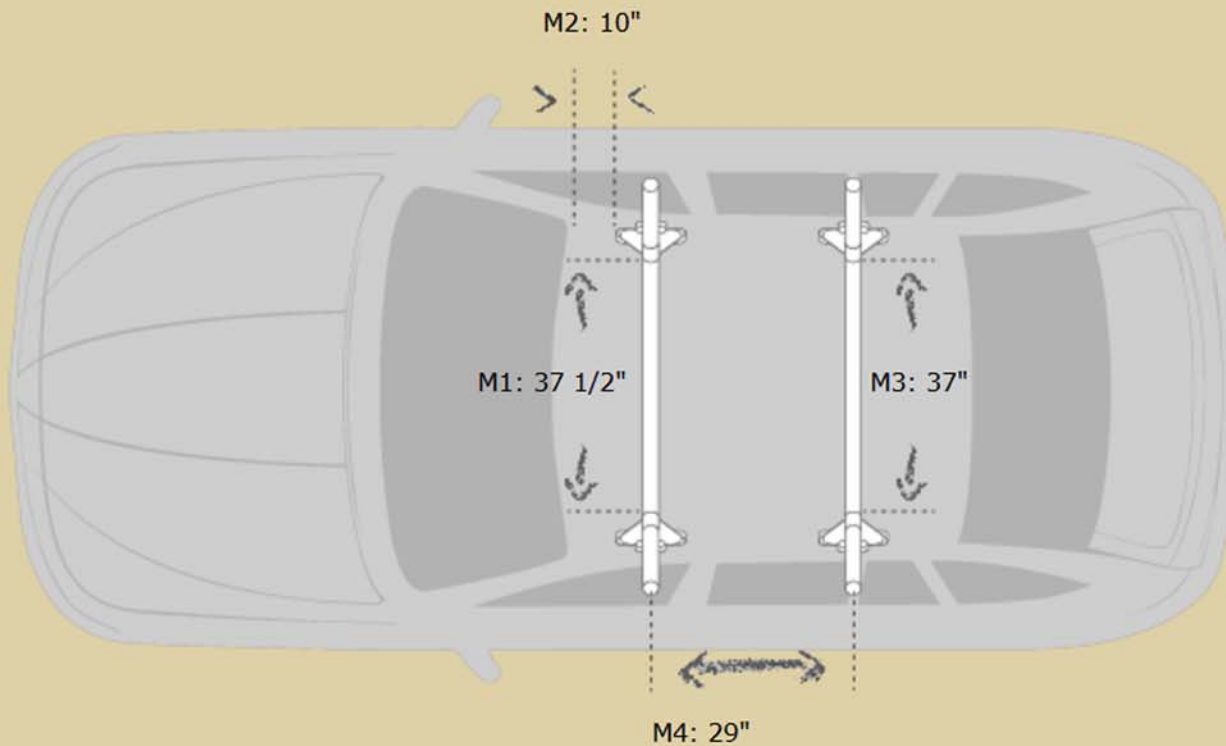

## Towers

<b>Front Tower</b>	Q Towers 4 Pack
<b>Front Clips</b>	Q128-A
<b>Rear Clips</b>	Q128-A
<b>Crossbar Length</b>	48" CrossBar Pair (2 CrossBars)
<b>Recommended Fairing</b>	44" Fairing

## Measurements

## Notes

- 1** Canoes are limited to 14 feet or less on this application.
- 6** At the specified measurements, insert a plastic card under the trim to locate the hidden slot. Firmly press the clips into the hidden slot, using the plastic card to help leverage the clip into place. Download the supplemental instruction at [yakima.com/download/clubman.pdf](http://yakima.com/download/clubman.pdf) for further reference.
- 31** Maximum allowable weight load is 100 lbs. Load is defined by the total weight of the Base Rack, Mounts and gear.
- 81** All loads extending beyond the length of the roof (except luggage boxes) must be secured to both the front and rear of the vehicle, in addition to the rack.
- 103** Due to crossbar spread limitation, KayakStacker is not recommended on this application.
- 109** Always be sure to tie down your SUP as per instructions. SupPup and SupDawg require using nose tie down strap.
- 112** The sunroof/Panoramic roof should not be opened while the rack and/or gear mounts are installed. You may remove the rack when not in use.
- 132** Any load/mount extending beyond the rear hatch seam may cause interference.
- 145** Clips are installed in pockets on rooftop trim strip.
- 187** Boa bike mount will not work due to crossbar spread limitations.
- 191** Limited to 2 surf/sail/paddleboards. Boards must be stacked - NEVER carry side-by-side.
- 197** Foam blocks limit capacity to one boat per vehicle.