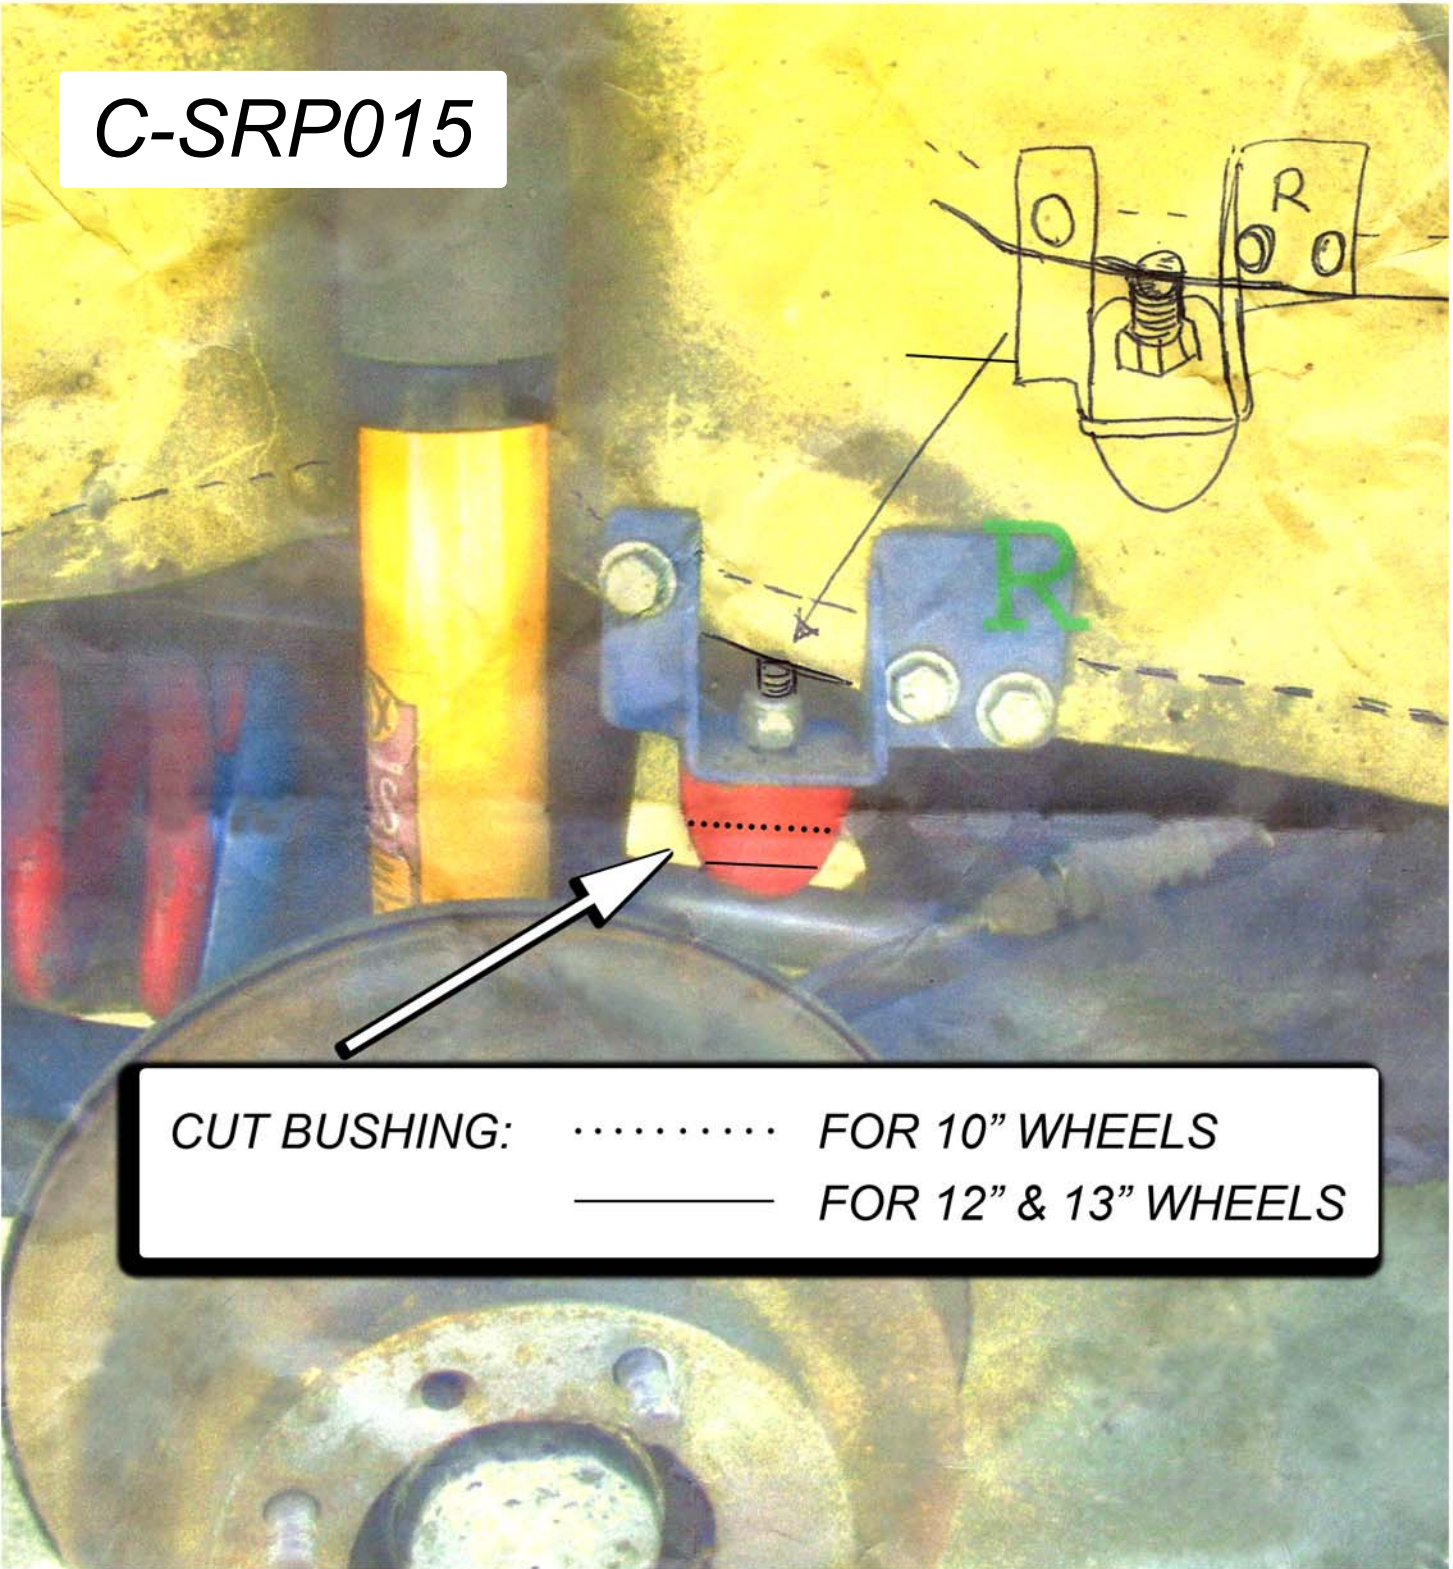

C-SRP015

CUT BUSHING: FOR 10" WHEELS
————— FOR 12" & 13" WHEELS