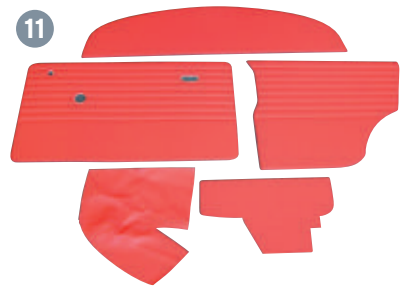

Interior trim

10. MK1/2 Interior trim for Mini (not shown. As No. 11 with dash trim)

- a. MK1/2 13 piece interior trim kit in black. **MSSK1010**
- b. MK1/2 13 piece interior trim kit in grey. **MSSK1010GREY**

11. MK3 Interior trim in old classic Mini style (as shown).

- a. MK3 Windup window 9 piece trim black kit **MSSK1007**
- b. MK3 Windup window 9 piece trim grey kit **MSSK1008**
- c. MK3 Windup window 9 piece trim red kit **MSSK1009**