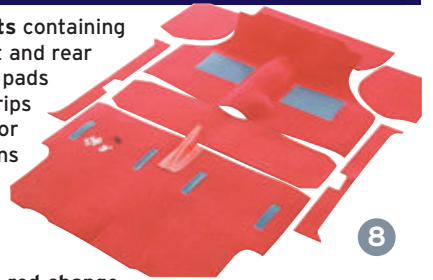

4. Cannon Rubber Overmats. Non slip back for extra safety. Set of low cost rubber overmats to protect carpets. Grey carpet has heel pad on drivers side, front mats are tailored for 2 sizes with easy cutting grooves for exact fit. Sold as a set of 4 (as shown).
..... **EAH104380**

5. Square rubber mats for rear (not shown). Order Individually **GAC181**

Carpet Sets

6. Universal Carpet sets with two heel pads. (gear lever hole needs cutting).
 - a. Grey with edge beading **Carpet03**
 - b. Red with edge beading **Carpet05**
 - c. Black with edge beading **MS126**
 - d. Blue with edge beading **Carpet06**
 - e. Dark grey carpet without edge beading **Carpet02**

Carpet Fixings

7. A car set of the original prongs, plates and floor studs to enable fitting the carpets properly.
..... **CARPET01**

Deluxe Carpet Sets

Complete deluxe carpet sets containing shaped and contoured front and rear carpets complete with heel pads either side, seat rubbing strips and handbrake gaiter in color keyed material. Also contains wheel arch carpet and side panels. With Soundproof backing already attached where needed.