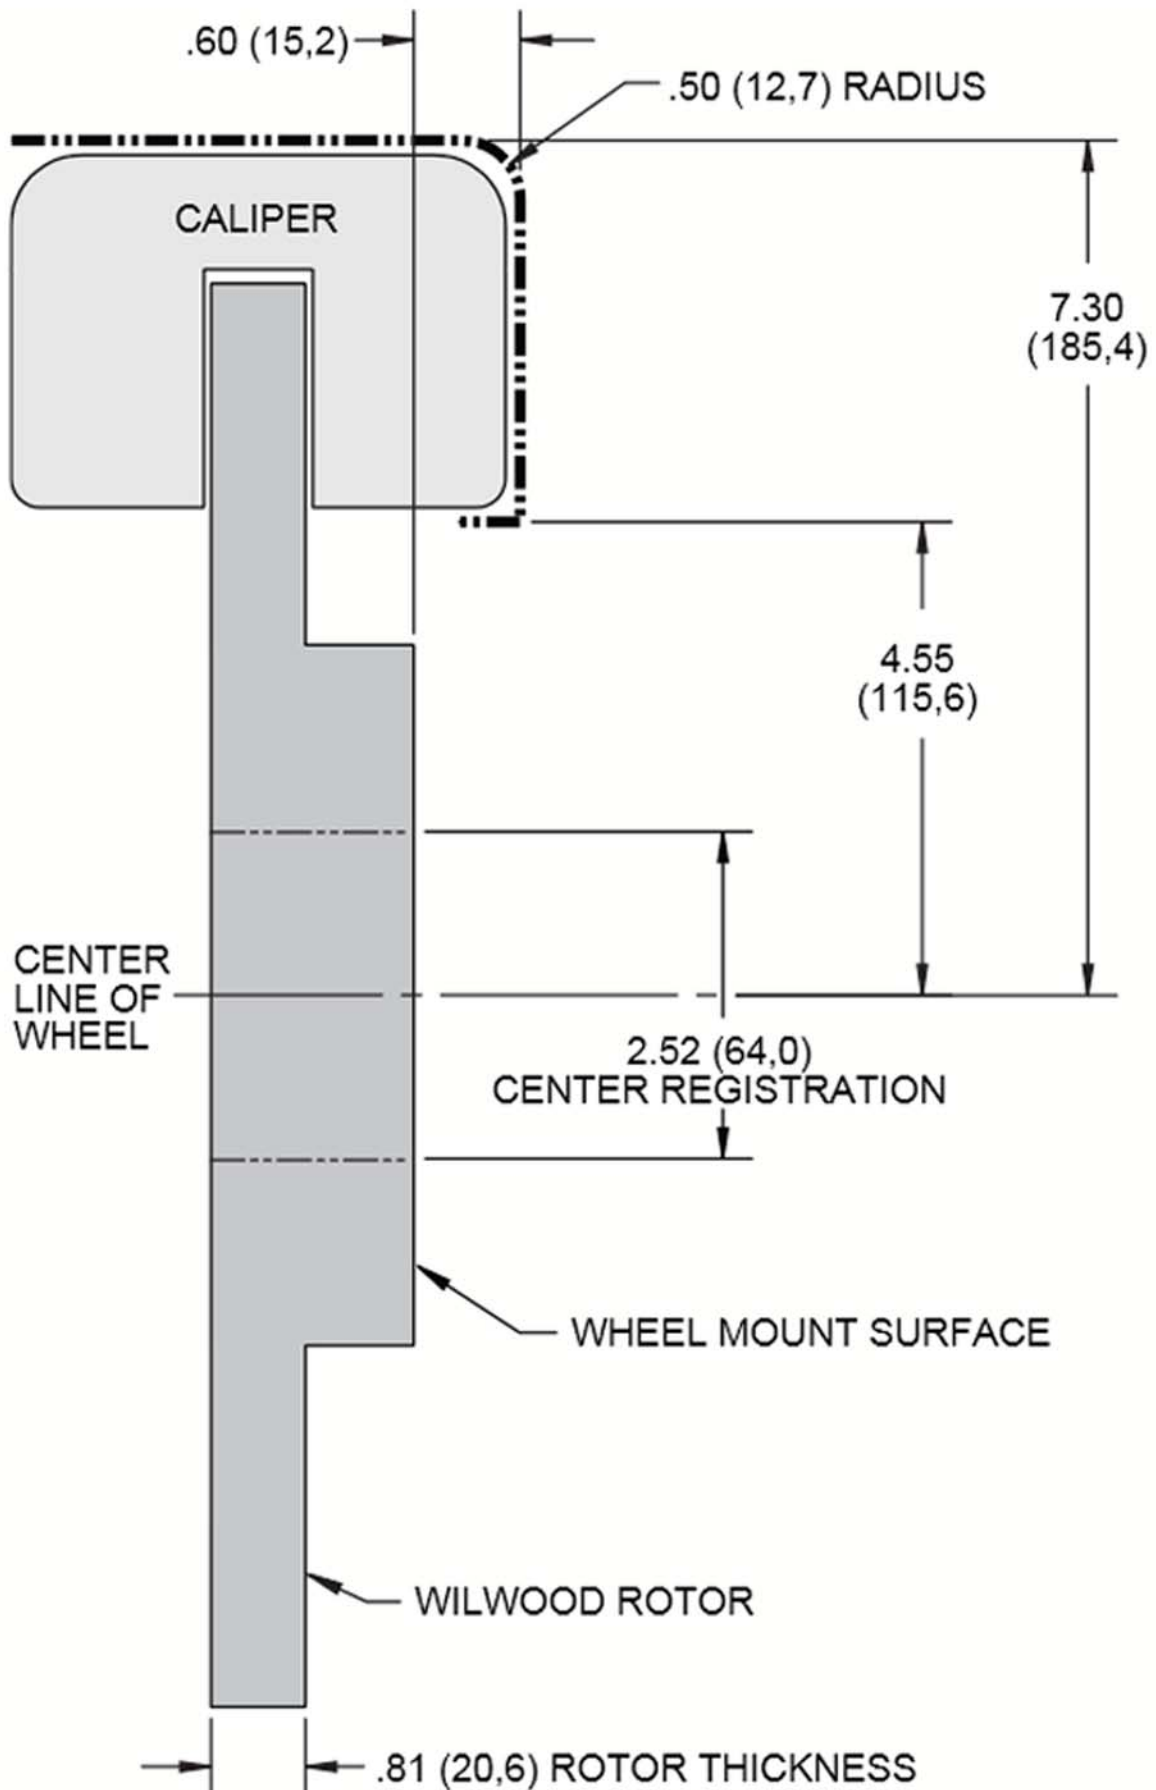

WILWOOD DYNAPRO 6 BIG BRAKE KIT

NOTE: A MINIMUM OF .080" CLEARANCE MUST BE MAINTAINED BETWEEN THE WHEEL AND CALIPER IN ALL AREAS