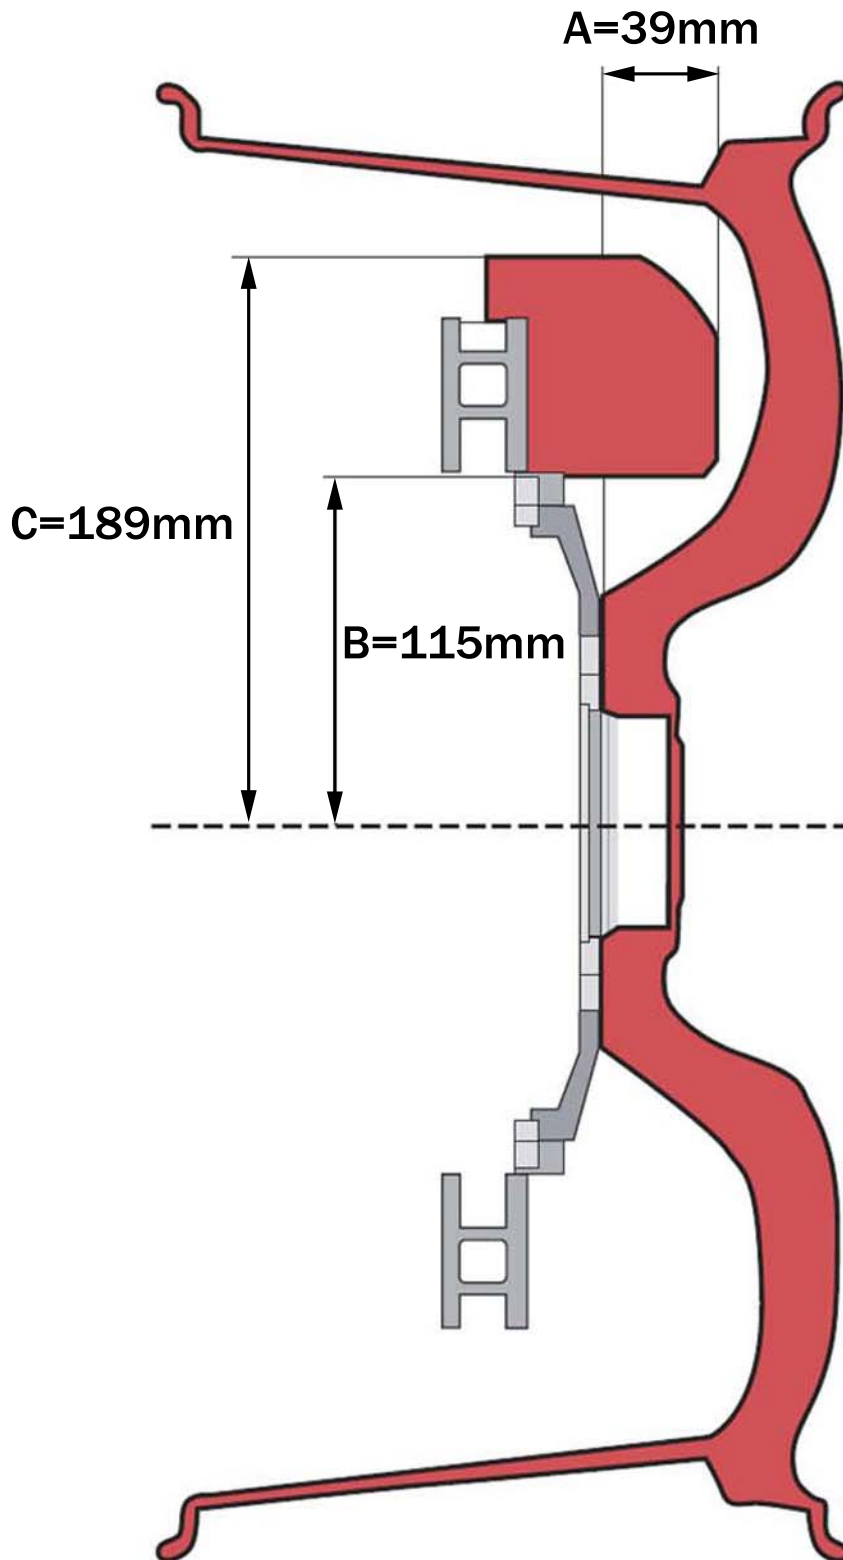

# STOPTECH 12.9" BIG BRAKE KIT

NOT TO SCALE

**NOTE: A MINIMUM OF 2.0mm CLEARANCE MUST BE MAINTAINED BETWEEN THE WHEEL AND CALIPER IN ALL AREAS**